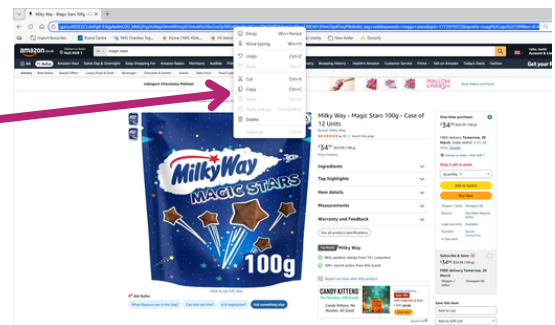

You can either press CTRL and C on your keyboard or right click with your mouse on the highlighted section and a drop down box will appear where you can click on Copy