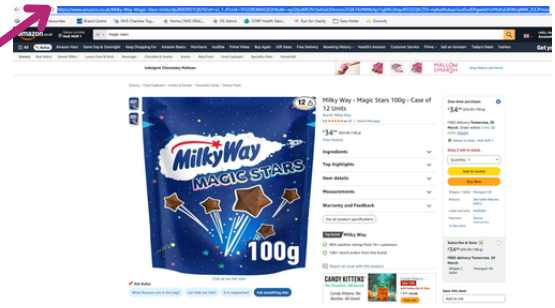

# How to: Copy and paste a website link into the Wish Form

Identify the specific website page for the item you are wishing for.

Left click with your mouse on the website address at the top of the page to highlight it (you might need to click more than once to make sure you highlight the whole address).